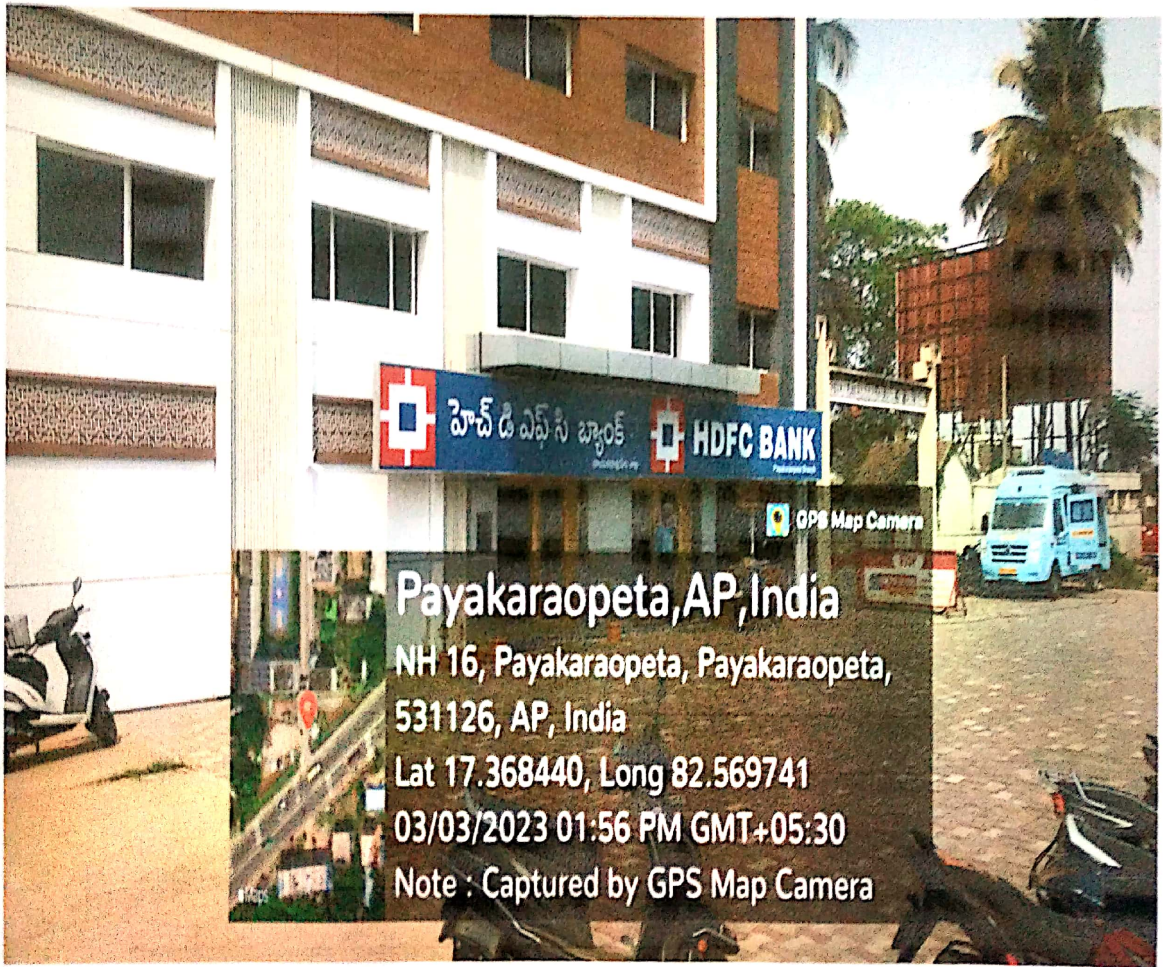

e-mail : info@sriprakash.org

SPACES DEGREE COLLEGE

(Affiliated to Andhra University)

(Under the Management of SRI PRAKASH EDUCATIONAL SOCIETY)

Payakaraopeta, AP, India

NH 16, Payakaraopeta, Payakaraopeta,
531126, AP, India